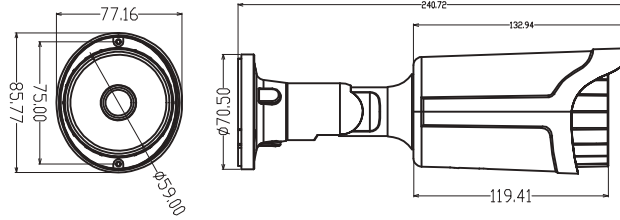

AML-50 Series

Key Features

- IR Range to 100 ft
- IP 66
- DC 12V

AML-50-200-M-4X-TDN	AML-50-400-M-4X-TDN	AML-50-500-M-4X-TDN	AML-50-200-M-4X-TDN-WiFi
<ul style="list-style-type: none"> • 2MP HD Resolution • 2.8mm ~12mm Motorized Zoom • TDN/True Day Night • DWDR • Up to 128 GB Storage 	<ul style="list-style-type: none"> • 4MP HD Resolution • 2.8mm ~12mm Motorized Zoom • TDN/True Day Night • DWDR • Up to 128 GB Storage 	<ul style="list-style-type: none"> • 5MP HD Resolution • 2.8mm ~12mm Motorized Zoom • TDN/True Day Night • DWDR • Up to 128 GB Storage 	<ul style="list-style-type: none"> • 2 MP HD Resolution • 2.8mm ~12mm Motorized Zoom • TDN/True Day Night • DWDR • Up to 128 GB Storage • Built-in Wi-Fi